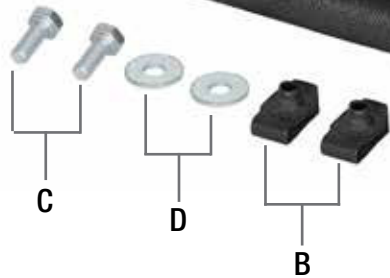

Retain factory parts for future use.

Label	Qty.	Description	Part Number
A1	1	Cover, Vacuum Formed	05-12862B3
A2	1	Cover, Vacuum Formed (C)	05-12862C3
B	2	Clip Nut, M6	03-50414
C	2	Screw, Hex Hd: M6	03-50052
D	2	Washer, Flat: M6	03-50070

Figure A

Refer to Figure A for Step 1

Step 1: Remove trim seal off housing.

INSTALL

Figure B

Refer to Figure B for Step 2

Step 2: Install the two clip nuts onto the housing.

Figure A